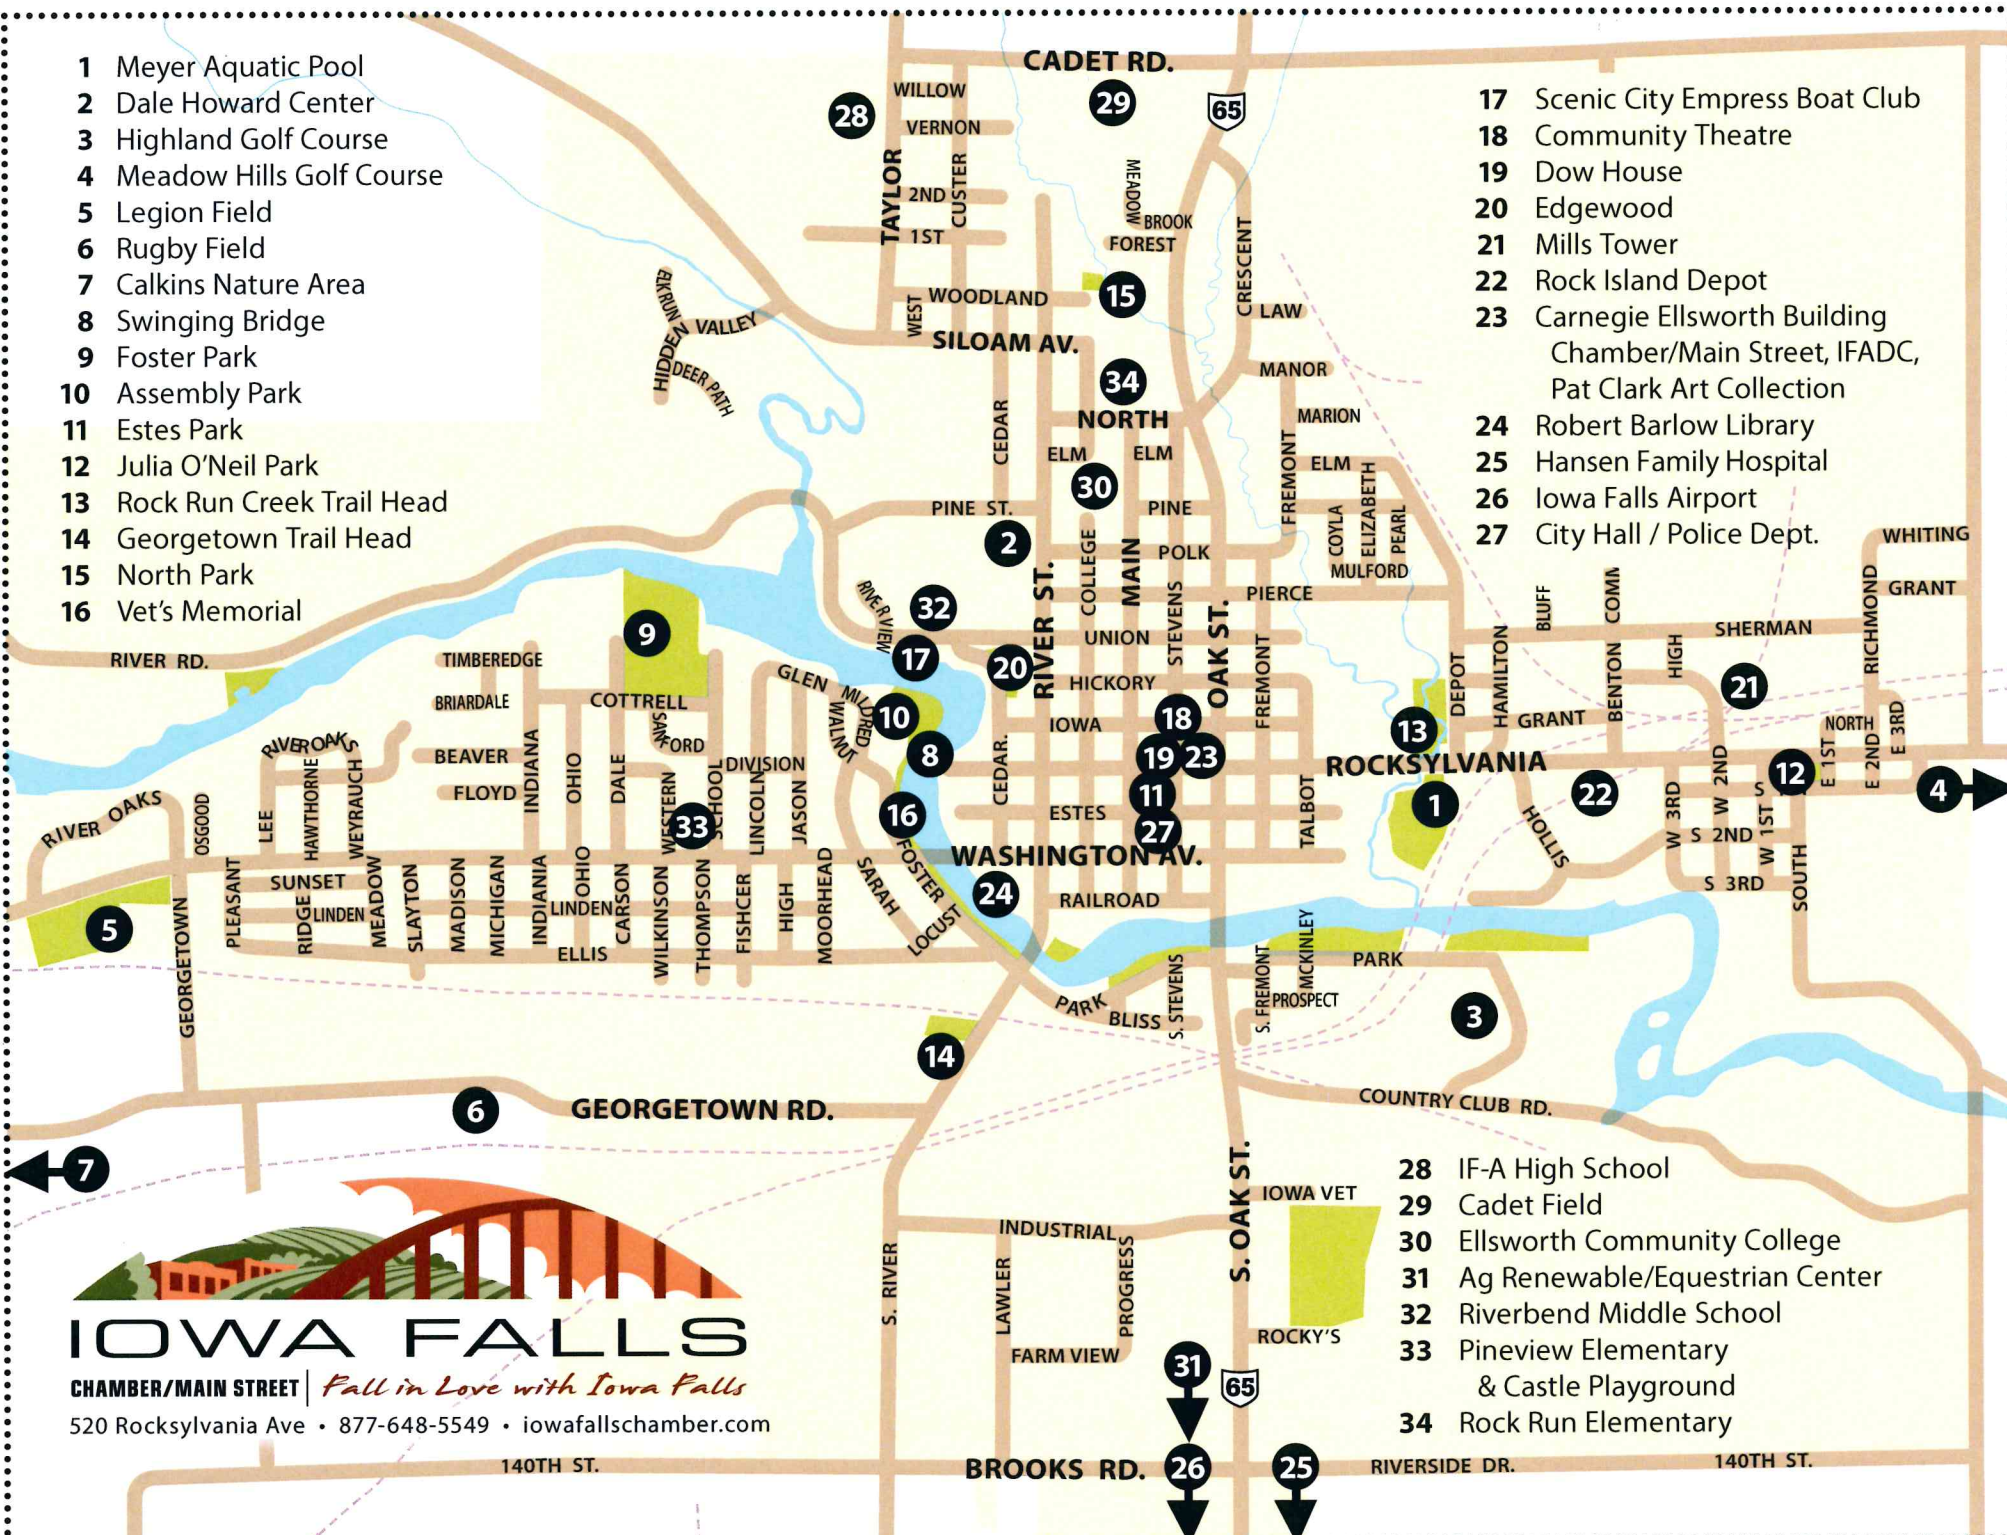

- 1 Meyer Aquatic Pool
- 2 Dale Howard Center
- 3 Highland Golf Course
- 4 Meadow Hills Golf Course
- 5 Legion Field
- 6 Rugby Field
- 7 Calkins Nature Area
- 8 Swinging Bridge
- 9 Foster Park
- 10 Assembly Park
- 11 Estes Park
- 12 Julia O'Neil Park
- 13 Rock Run Creek Trail Head
- 14 Georgetown Trail Head
- 15 North Park
- 16 Vet's Memorial

- 17 Scenic City Empress Boat Club
- 18 Community Theatre
- 19 Dow House
- 20 Edgewood
- 21 Mills Tower
- 22 Rock Island Depot
- 23 Carnegie Ellsworth Building
Chamber/Main Street, IFADC,
Pat Clark Art Collection
- 24 Robert Barlow Library
- 25 Hansen Family Hospital
- 26 Iowa Falls Airport
- 27 City Hall / Police Dept.

- 28 IF-A High School
- 29 Cadet Field
- 30 Ellsworth Community College
- 31 Ag Renewable/Equestrian Center
- 32 Riverbend Middle School
- 33 Pineview Elementary
& Castle Playground
- 34 Rock Run Elementary

IOWA FALLS
 CHAMBER/MAIN STREET | *Fall in Love with Iowa Falls*
 520 Rocksylvania Ave • 877-648-5549 • iowafallschamber.com

140TH ST. BROOKS RD. 26 25 RIVERSIDE DR. 140TH ST.